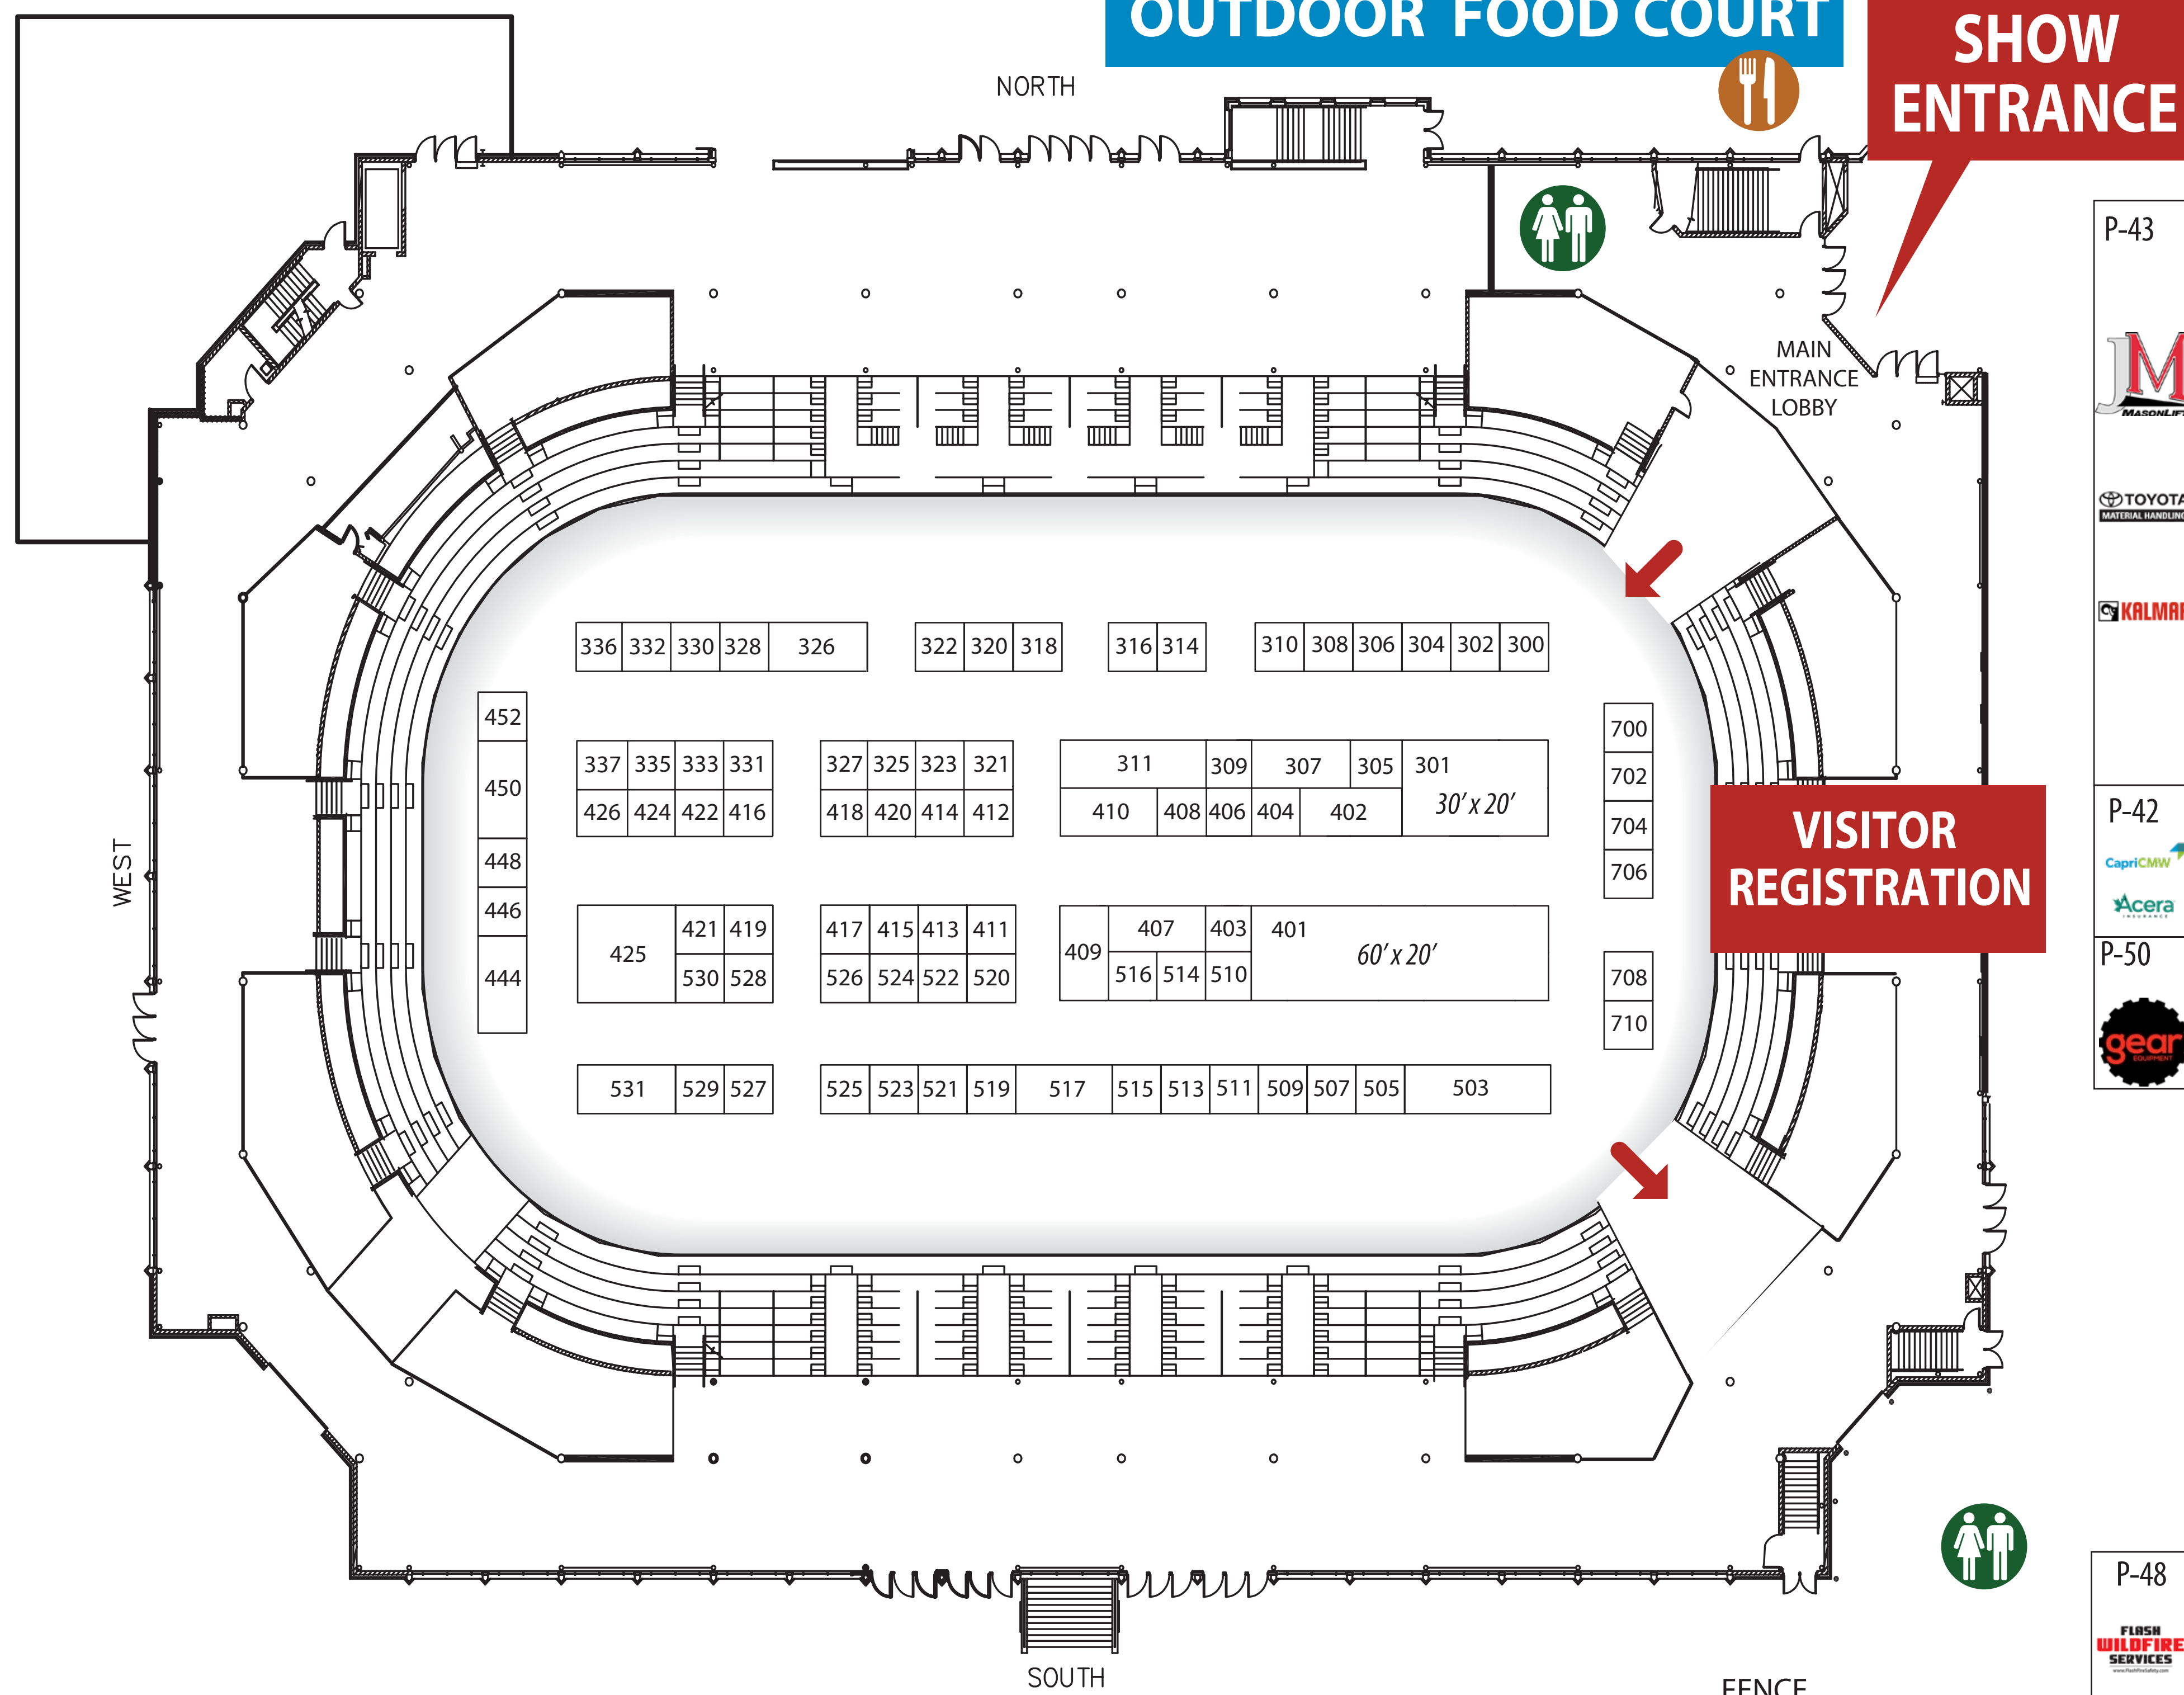

Saturday, May 27, 2023

9:00 am - 4:00 pm

18 AVE

NORTH LOT

P-28 waratah	P-29
P-26 VIKING GIVES	P-27 YOKOHAMA
P-24 Peterbilt PETERBILT PACIFIC INC.	P-25
P-22 LIEBHERR	P-23
P-20 NORTHERN METALIC LUBRICANTS	
P-15	
P-10 FIRST TRUCK CENTRE WESTERN STAR	
P-3 Brandt	P-4 P-5

PARKING

SPORTS CENTRE

P-16	P-17	P-18	P-19 BABINE TRUCK AND EQUIPMENT
P-11	P-12	P-13 LEAVITT	P-14 BRIKERS
P-6	P-7 PEERLESS	P-8 VALHALLA	
	P-1 Summit	P-2 PROLENC	

KELLER STREET

OUTDOOR FOOD COURT

SHOW ENTRANCE

PARKING

SOUTH LOT

P-46 QCCANADA	P-47
P-49 Everguard	
G-2 BRUNETTE	
G-4	
G-6	
G-8	
G-10	
G-12	

GRASS LOT

G-1	G-3
G-5 spatial	G-7
G-9	G-11
G-13	G-15

- WASHROOMS
- FOOD SERVICE
- MAIN STREET